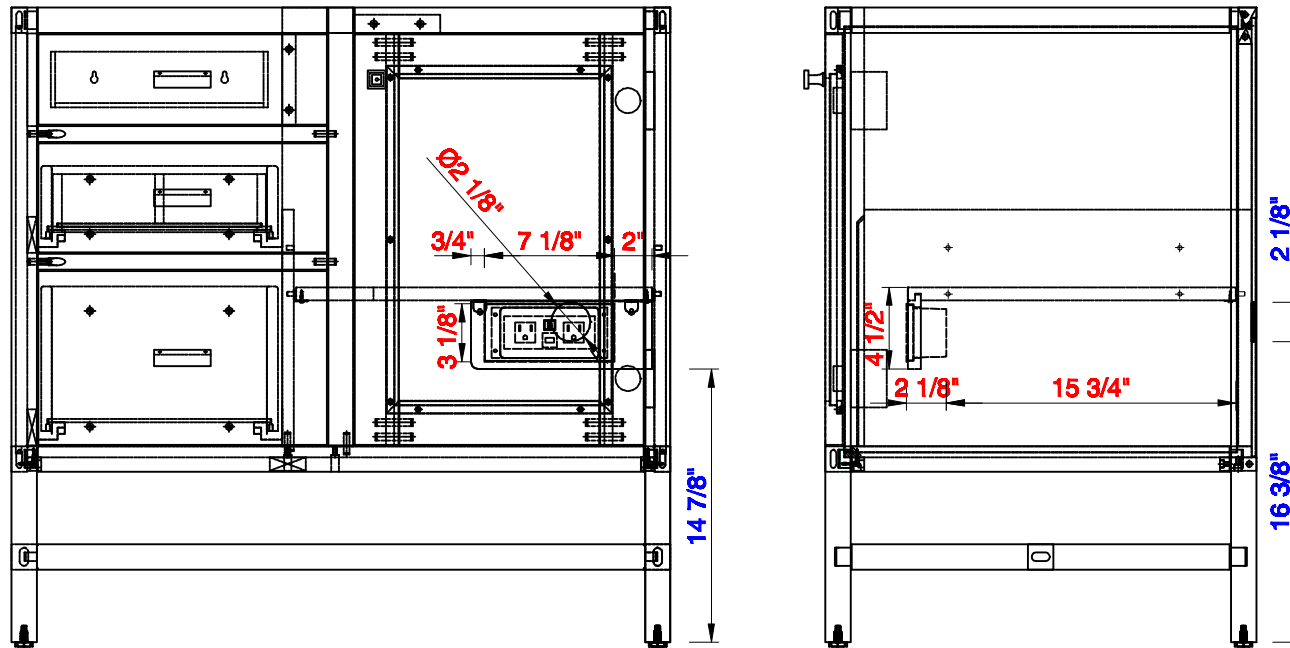

35 7/8"

Item Number:
E444-V36-MCA

JAMES MARTIN

VANITIES™

Addison 35 7/8" Single Cabinet
Diagrams with Dimensions
page 01 of 01

910mm

Item Number:
E444-V36-MCA

JAMES MARTIN

VANITIES™

Addison 910mm Single Cabinet
Diagrams with Dimensions
page 01 of 01